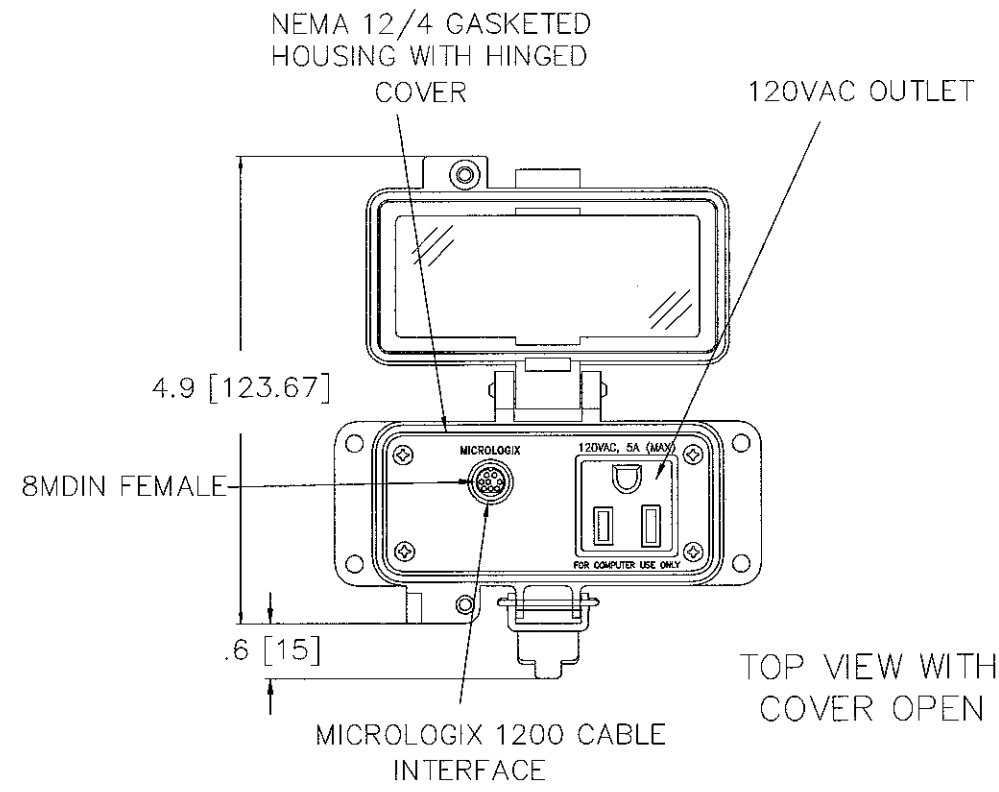

M-10593 1

NOTE: NOMINAL DIMENSIONS - FOR REFERENCE ONLY

CATALOG NO.	ENCLOSURE RATING	DESCRIPTION
P15ML8F8MC10	NEMA 4/12	MICROLOGIX SERIAL/8MDIN

LIST OF PARTS

DESCRIPTION	MATERIAL	FINISH

DIMENSION SHEET FOR CAT. NO. SEE TABLE

REPAIRABLE NON-REPAIRABLE

B

M-10593

1

1	INITIAL RELEASE PER DCN. 13880 RCM	JPP	4/20/07
SYM	REVISIONS	APP	DATE

THE DESIGN AND DIMENSIONS OF THE PRODUCT SHOWN ON THIS DRAWING ARE SUBJECT TO CHANGE WITHOUT NOTICE

TITLE
PANEL-SAFE, MICROLOGIX PORT
15A/120VAC, NEMA 4/12

TOLERANCES UNLESS OTHERWISE SPECIFIED
FRACTIONS ±1/64
DECIMALS ±.005
ANGLES ±2°

WIRING DEVICE-KELLEMS
HUBBELL INCORPORATED
BRIDGEPORT, CT

DR. BY	RCM	APP. BY	JPP
TR. BY		SCALE	1:2
CHK'D BY	JPP	DATE	4/20/07