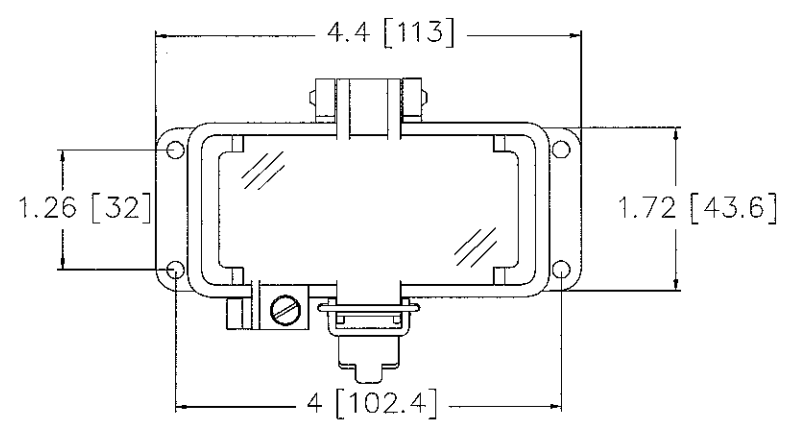

M-10593 1

NOTE: NOMINAL DIMENSIONS - FOR REFERENCE ONLY

CATALOG NO.	ENCLOSURE RATING	DESCRIPTION
P15ML8F8MC10	NEMA 4/12	MICROLOGIX SERIAL/8MDIN

LIST OF PARTS

DESCRIPTION	MATERIAL	FINISH

DIMENSION SHEET FOR CAT. NO. SEE TABLE

REPAIRABLE NON-REPAIRABLE

B

M-10593

1

1	INITIAL RELEASE PER DCN. 13880 RCM	JPP	4/20/07
SYM	REVISIONS	APP	DATE

THE DESIGN AND DIMENSIONS OF THE PRODUCT SHOWN ON THIS DRAWING ARE SUBJECT TO CHANGE WITHOUT NOTICE

TITLE
PANEL-SAFE, MICROLOGIX PORT
15A/120VAC, NEMA 4/12

TOLERANCES UNLESS OTHERWISE SPECIFIED
FRACTIONS ±1/64
DECIMALS ±.005
ANGLES ±2°

WIRING DEVICE-KELLEMS
HUBBELL INCORPORATED
BRIDGEPORT, CT

DR. BY	RCM	APP. BY	JPP
TR. BY		SCALE	1:2
CHK'D BY	JPP	DATE	4/20/07