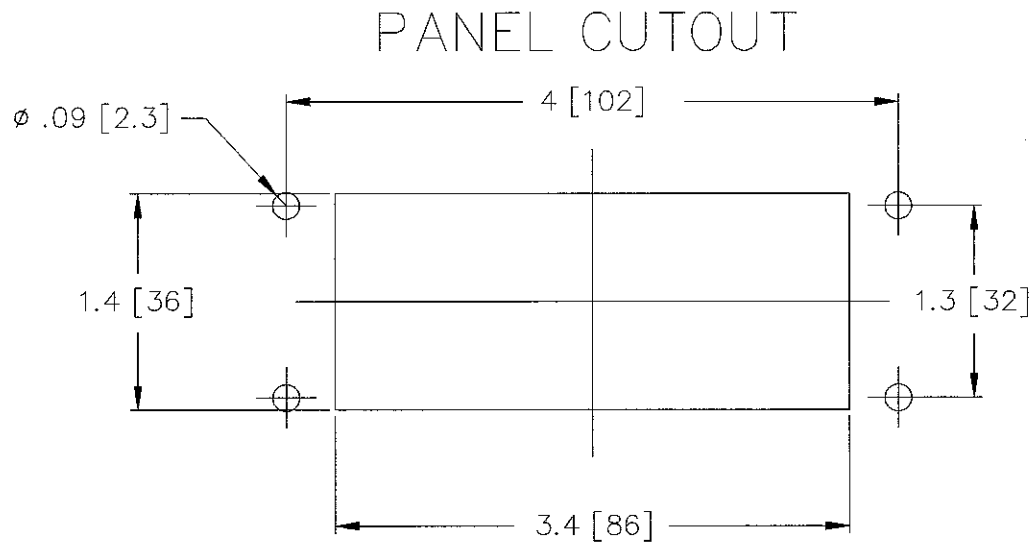

M-10593 1

NOTE: NOMINAL DIMENSIONS - FOR REFERENCE ONLY

CATALOG NO.	ENCLOSURE RATING	DESCRIPTION
P15ML8F8MC10	NEMA 4/12	MICROLOGIX SERIAL/8MDIN

LIST OF PARTS

DESCRIPTION	MATERIAL	FINISH

DIMENSION SHEET FOR CAT. NO. SEE TABLE

TITLE
PANEL-SAFE, MICROLOGIX PORT
15A/120VAC, NEMA 4/12

TOLERANCES UNLESS OTHERWISE SPECIFIED
FRACTIONS ±1/64
DECIMALS ±.005
ANGLES ±2°

WIRING DEVICE-KELLEMS
HUBBELL INCORPORATED
BRIDGEPORT, CT

DR. BY	RCM	APP. BY	JPP
TR. BY		SCALE	1:2
CHK'D BY	JPP	DATE	4/20/07