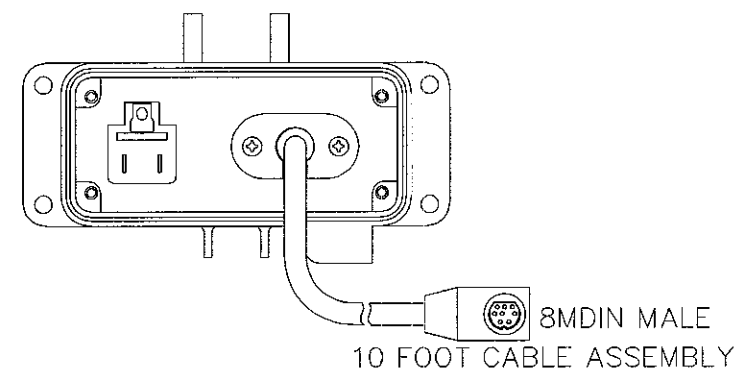

M-10593 1

NOTE: NOMINAL DIMENSIONS - FOR REFERENCE ONLY

CATALOG NO.	ENCLOSURE RATING	DESCRIPTION
P15ML8F8MC10	NEMA 4/12	MICROLOGIX SERIAL/8MDIN

LIST OF PARTS

DESCRIPTION	MATERIAL	FINISH

DIMENSION SHEET FOR CAT. NO. SEE TABLE

REPAIRABLE NON-REPAIRABLE

B

M-10593

1

1	INITIAL RELEASE PER DCN. 13880 RCM	JPP	4/20/07
SYM	REVISIONS	APP	DATE

THE DESIGN AND DIMENSIONS OF THE PRODUCT SHOWN ON THIS DRAWING ARE SUBJECT TO CHANGE WITHOUT NOTICE

TITLE
PANEL-SAFE, MICROLOGIX PORT
15A/120VAC, NEMA 4/12

TOLERANCES UNLESS OTHERWISE SPECIFIED
FRACTIONS ±1/64
DECIMALS ±.005
ANGLES ±2°

WIRING DEVICE-KELLEMS
HUBBELL INCORPORATED
BRIDGEPORT, CT

DR. BY	RCM	APP. BY	JPP
TR. BY		SCALE	1:2
CHK'D BY	JPP	DATE	4/20/07