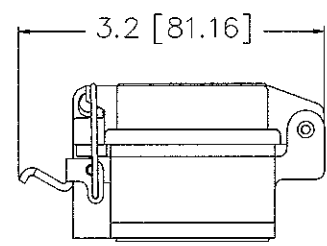

M-10593 1

NOTE: NOMINAL DIMENSIONS - FOR REFERENCE ONLY

CATALOG NO.	ENCLOSURE RATING	DESCRIPTION
P15ML8F8MC10	NEMA 4/12	MICROLOGIX SERIAL/8MDIN

LIST OF PARTS

DESCRIPTION	MATERIAL	FINISH

DIMENSION SHEET FOR CAT. NO. SEE TABLE

REPAIRABLE NON-REPAIRABLE

B

M-10593

1

1	INITIAL RELEASE PER DCN. 13880 RCM	JPP	4/20/07
SYM	REVISIONS	APP	DATE

THE DESIGN AND DIMENSIONS OF THE PRODUCT SHOWN ON THIS DRAWING ARE SUBJECT TO CHANGE WITHOUT NOTICE

TITLE
PANEL-SAFE, MICROLOGIX PORT
15A/120VAC, NEMA 4/12

TOLERANCES UNLESS OTHERWISE SPECIFIED
FRACTIONS ±1/64
DECIMALS ±.005
ANGLES ±2°

WIRING DEVICE-KELLEMS
HUBBELL INCORPORATED
BRIDGEPORT, CT

DR. BY	RCM	APP. BY	JPP
TR. BY		SCALE	1:2
CHK'D BY	JPP	DATE	4/20/07