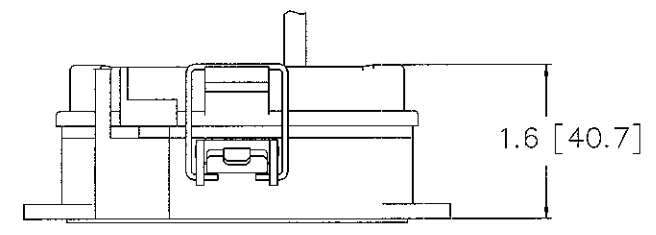

M-10593 1

NOTE: NOMINAL DIMENSIONS - FOR REFERENCE ONLY

CATALOG NO.	ENCLOSURE RATING	DESCRIPTION
P15ML8F8MC10	NEMA 4/12	MICROLOGIX SERIAL/8MDIN

LIST OF PARTS

DESCRIPTION	MATERIAL	FINISH

DIMENSION SHEET FOR CAT. NO. SEE TABLE

REPAIRABLE NON-REPAIRABLE

B

M-10593

1

1	INITIAL RELEASE PER DCN. 13880 RCM	JPP	4/20/07
SYM	REVISIONS	APP	DATE

THE DESIGN AND DIMENSIONS OF THE PRODUCT SHOWN ON THIS DRAWING ARE SUBJECT TO CHANGE WITHOUT NOTICE

TITLE
PANEL-SAFE, MICROLOGIX PORT
15A/120VAC, NEMA 4/12

TOLERANCES UNLESS OTHERWISE SPECIFIED
FRACTIONS ±1/64
DECIMALS ±.005
ANGLES ±2°

WIRING DEVICE-KELLEMS
HUBBELL INCORPORATED
BRIDGEPORT, CT

DR. BY	RCM	APP. BY	JPP
TR. BY		SCALE	1:2
CHK'D BY	JPP	DATE	4/20/07